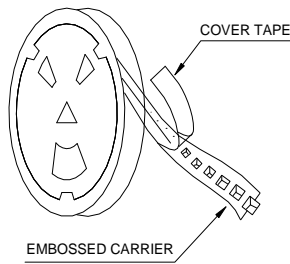

Packaging Information

• Tearing Off Force

★The force for tearing off cover tape is 10 to 120 grams in the arrow direction under the following conditions.

• DIMENSIONS & RECOMMENDED PATTERN

TYPE	DIMENSIONS / SIZE (mm)			PATTERN / SIZE (mm)		
	A	B	C	D	E	F
JPRH 0704	7.3 ± 0.2	7.3 ± 0.2	4.50 Max.	1.6	4.8	2.2

• TAPE DIMENSION & REEL DIMENSION

REEL DIMENSION

TYPE	TAPE / SIZE (mm)							REEL 13"×16mm			
	Ao	Bo	Ko	P	F	W	t	A	B	C	D
0704	7.7 ± 0.1	7.7 ± 0.1	4.7 ± 0.1	12.0 ± 0.1	7.5 ± 0.1	16 ± 0.3	0.35 ± 0.05	16.5 ± 0.2	100 ± 0.5	13.2 ± 0.3	330 ± 1.0