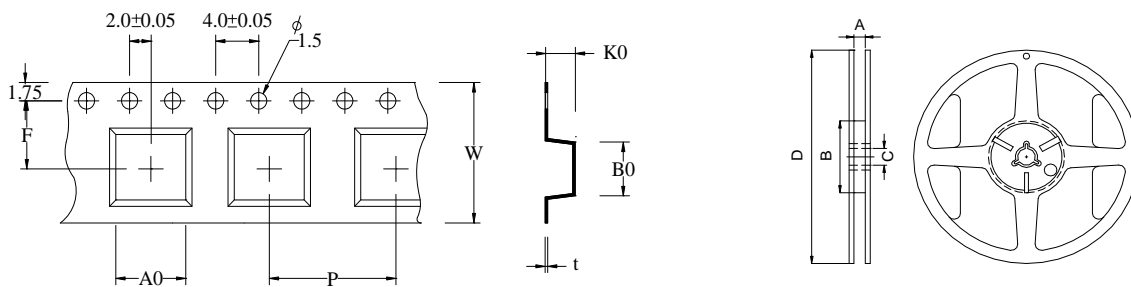

Packaging Information

• Tearing Off Force

★The force for tearing off cover tape is 10 to 120 grams in the arrow direction under the following conditions.

• DIMENSIONS & RECOMMENDED PATTERN

TYPE	DIMENSIONS / SIZE (mm)			PATTERN / SIZE (mm)		
	A	B	C	D	E	F
JPRH 0704	7.3 ± 0.2	7.3 ± 0.2	4.50 Max.	1.6	4.8	2.2

• TAPE DIMENSION & REEL DIMENSION

REEL DIMENSION

TYPE	TAPE / SIZE (mm)							REEL 13"×16mm			
	Ao	Bo	Ko	P	F	W	t	A	B	C	D
0704	7.7 ± 0.1	7.7 ± 0.1	4.7 ± 0.1	12.0 ± 0.1	7.5 ± 0.1	16 ± 0.3	0.35 ± 0.05	16.5 ± 0.2	100 ± 0.5	13.2 ± 0.3	330 ± 1.0