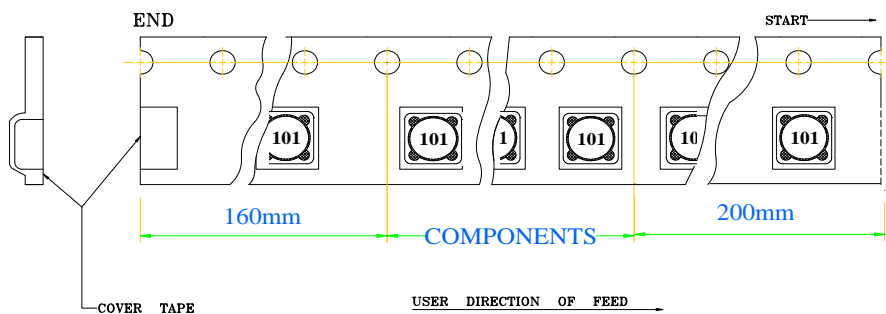

Packaging Information

• Tearing Off Force

★The force for tearing off cover tape is 10 to 120 grams in the arrow direction under the following conditions.

• DIMENSIONS & RECOMMENDED PATTERN

TYPE	DIMENSIONS / SIZE (mm)			PATTERN / SIZE (mm)		
	A	B	C	D	E	F
JPRH 0704	7.3 ± 0.2	7.3 ± 0.2	4.50 Max.	1.6	4.8	2.2

• TAPE DIMENSION & REEL DIMENSION

REEL DIMENSION

TYPE	TAPE / SIZE (mm)							REEL 13"×16mm			
	Ao	Bo	Ko	P	F	W	t	A	B	C	D
0704	7.7 ± 0.1	7.7 ± 0.1	4.7 ± 0.1	12.0 ± 0.1	7.5 ± 0.1	16 ± 0.3	0.35 ± 0.05	16.5 ± 0.2	100 ± 0.5	13.2 ± 0.3	330 ± 1.0

• PACKAGING QUANTITY

Type	JPRH 0704
Q'TY/Reel	1000